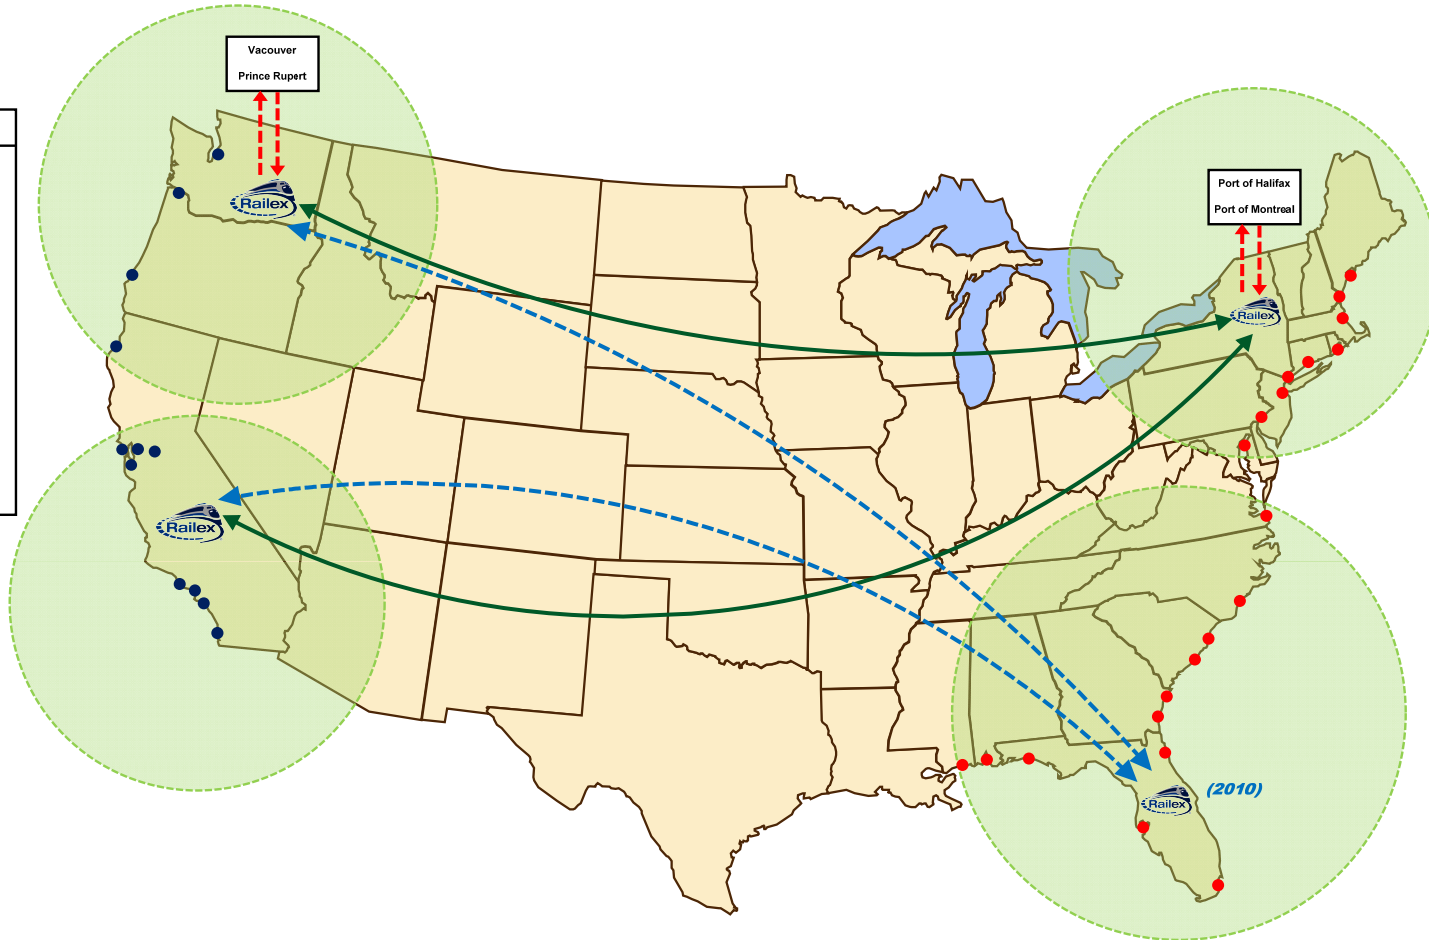

# Wine & Spirits – (Beverages) Domestic Service Lanes & Distribution Zones

“East to West”

## Import/Export Service Lanes & Distribution Zones

- West Coast Ports**
- Seattle, WA
  - Portland, OR
  - Coos Bay, OR
  - Humboldt Bay, CA
  - Oakland, CA
  - San Francisco, CA
  - Stockton, CA
  - Redwood City, CA
  - Hueneme, CA
  - Los Angeles, CA
  - Long Beach, CA
  - San Diego, CA

- East Coast Ports**
- Portland, ME
  - Portsmouth, NH
  - Boston, MA
  - Providence, RI
  - Bridgeport, CT
  - New York, NY
  - Newark, NJ
  - Philadelphia, PA
  - Baltimore, MD
  - Norfolk, VA
  - Wilmington, NC
  - Georgetown, SC
  - Charleston, SC
  - Savannah, GA
  - Brunswick, GA
  - Jacksonville, FA
  - Miami, FA
  - Tampa, FA
  - Pensacola, FA
  - Mobile, AL
  - Gulfport, MS

- Facilities**
- Rotterdam, NY
  - Wallula, WA
  - Delano, CA
  - Florida (2010)
- ← Service Lane
- ← - - - Service Lane (2009)
- Distribution Zone