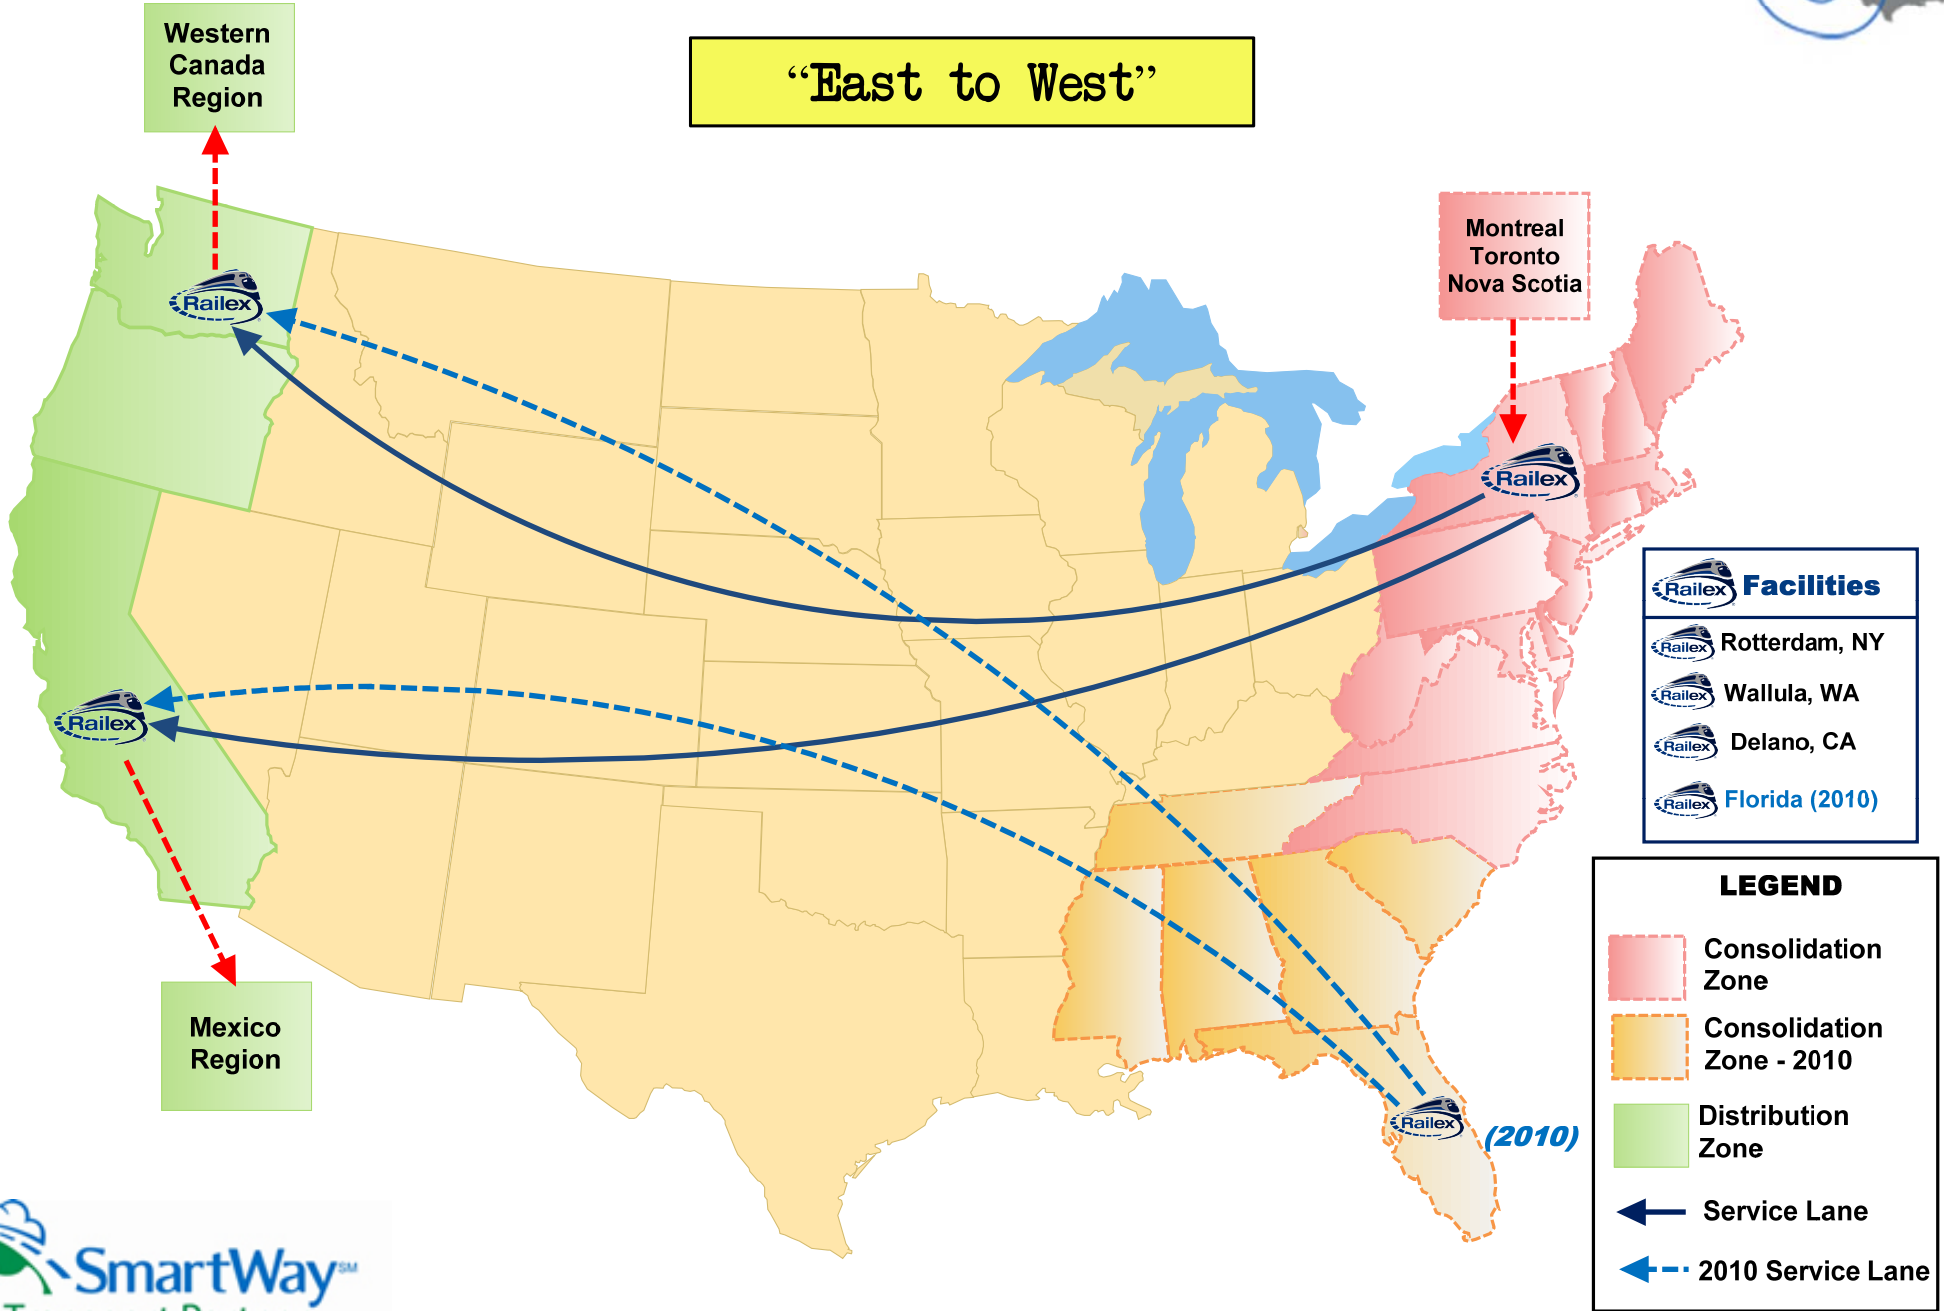

# Wine & Spirits – (Beverages) Domestic Service Lanes & Distribution Zones

“East to West”

## Import/Export Service Lanes & Distribution Zones

- West Coast Ports**
- Seattle, WA
  - Portland, OR
  - Coos Bay, OR
  - Humboldt Bay, CA
  - Oakland, CA
  - San Francisco, CA
  - Stockton, CA
  - Redwood City, CA
  - Hueneme, CA
  - Los Angeles, CA
  - Long Beach, CA
  - San Diego, CA

- East Coast Ports**
- Portland, ME
  - Portsmouth, NH
  - Boston, MA
  - Providence, RI
  - Bridgeport, CT
  - New York, NY
  - Newark, NJ
  - Philadelphia, PA
  - Baltimore, MD
  - Norfolk, VA
  - Wilmington, NC
  - Georgetown, SC
  - Charleston, SC
  - Savannah, GA
  - Brunswick, GA
  - Jacksonville, FA
  - Miami, FA
  - Tampa, FA
  - Pensacola, FA
  - Mobile, AL
  - Gulfport, MS

- Facilities**
- Rotterdam, NY
  - Wallula, WA
  - Delano, CA
  - Florida (2010)
- ← Service Lane
- ← - - - Service Lane (2009)
- Distribution Zone