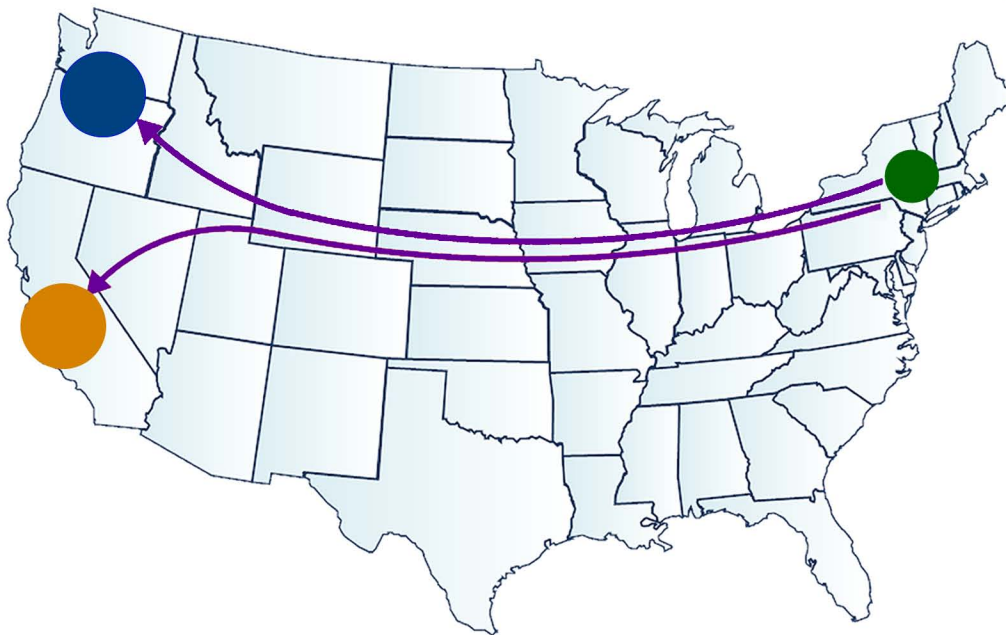

RAILEX

THE ULTIMATE PLATFORM

Now 4 Trains Departing Weekly From
Washington & California

EASTBOUND TRAINS

Starting the Week of September 27, 2010

Wallula, WA

To Albany, NY

Train 1 Departs

CALL 1-888-4RAILEX FOR RATES

WWW.RAILEXUSA.COM

Green Power Works Here

RAILEX

THE ULTIMATE PLATFORM

Now 4 Trains Departing Weekly from **New York**
to **Washington & California**

WESTBOUND TRAINS

Starting the Week of September 27, 2010

Train 1 Arrives

MONDAY AM

Train 2 Arrives

THURSDAY AM

Albany, NY

To
Wallula, WA

Train 1 Departs

WEDNESDAY AM

Train 2 Departs

FRIDAY AM

To
Delano, CA

Train 1 Departs

WEDNESDAY AM

Train 2 Departs

FRIDAY AM

TruckLoad & Less Than Truckload (LTL) Capabilities